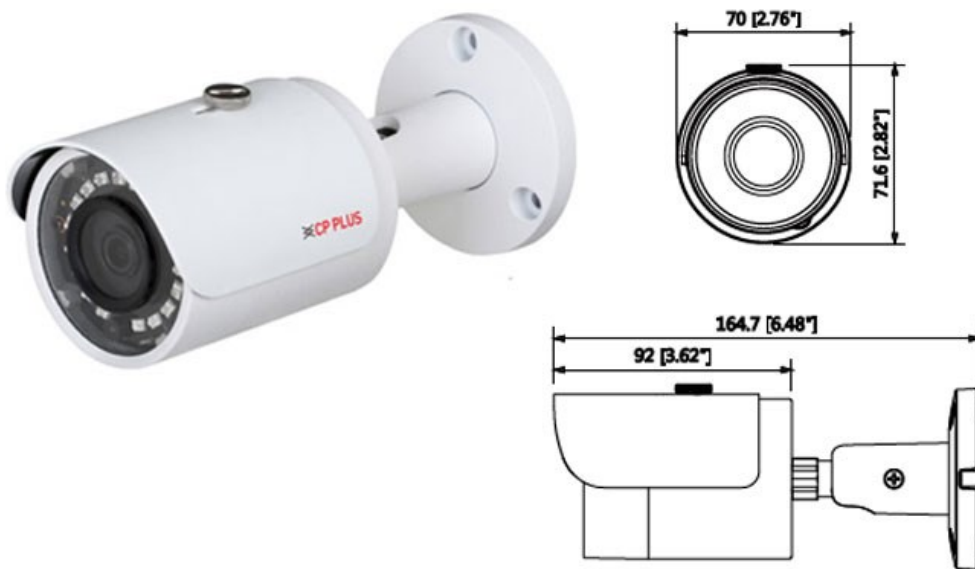

# CP-UNC-TA41L3-D

4 MP WDR Network IR Bullet Camera - 30Mtr.

## Main Features

- 1/3" 4MP PS CMOS Image Sensor
- Max. 20fps@4MP, Max. 25/30fps@3MP
- H.265 and H.264 dual-stream encoding
- WDR(120dB), Day/Night (ICR), 3DNR,ROI, EIS, AWB, AGC, BLC, HLC
- 2.8mm fixed lens (3.6mm optional)
- IR Range of 30 Mtrs, IP67, PoE
- Mobile Software: iCMOB, gCMOB
- CMS Software: KVMS Pro, vOptimus Pro